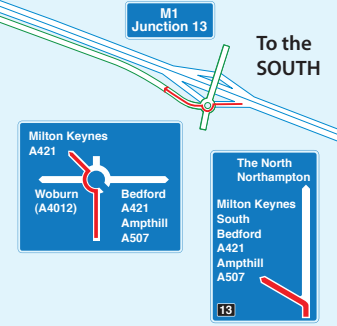

To the NORTH

By Rail, Milton Keynes Central Station
Milton Keynes railway station offers a regular service between London Euston and Birmingham New Street. At only 500m from the Office it is easy walking distance.

By Air, Luton Airport
Approximately 35 minutes away

- Bradwell Common
Information
Shopping
Conniburrow
- Rooksley
Bradwell
Heelands
- Stations
Winterhill
Oldbrook
Hospital
- V6 Grafton Street
North South

Latitude: 52.0369706
Longitude: 0.7688355

To the SOUTH