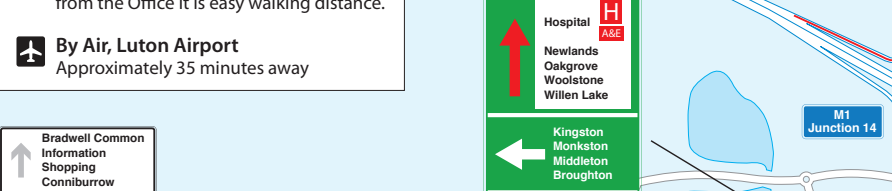

To the NORTH

By Rail, Milton Keynes Central Station
Milton Keynes railway station offers a regular service between London Euston and Birmingham New Street. At only 500m from the Office it is easy walking distance.

By Air, Luton Airport
Approximately 35 minutes away

- Bradwell Common
Information
Shopping
Conniburrow
- Rooksley
Bradwell
Heelands
- Stations
Winterhill
Oldbrook
Hospital
- V6 Grafton Street
North South

Latitude: 52.0369706
Longitude: 0.7688355

To the SOUTH